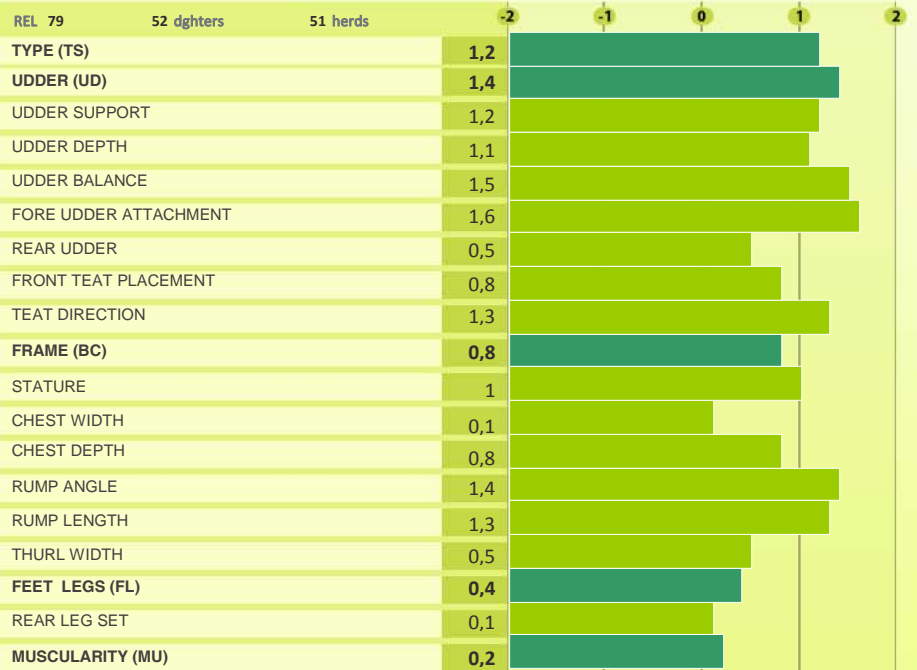

Type proofs

REL 79 52 dghters 51 herds

Tremoussin

SERSIA FRANCE

19, Bd Nominoë
35 740 PACE - France
T. +33 (0)299 85 21 40
F. +33 (0)299 85 21 44
E-mail sersia@sersia.fr

www.sersia.fr