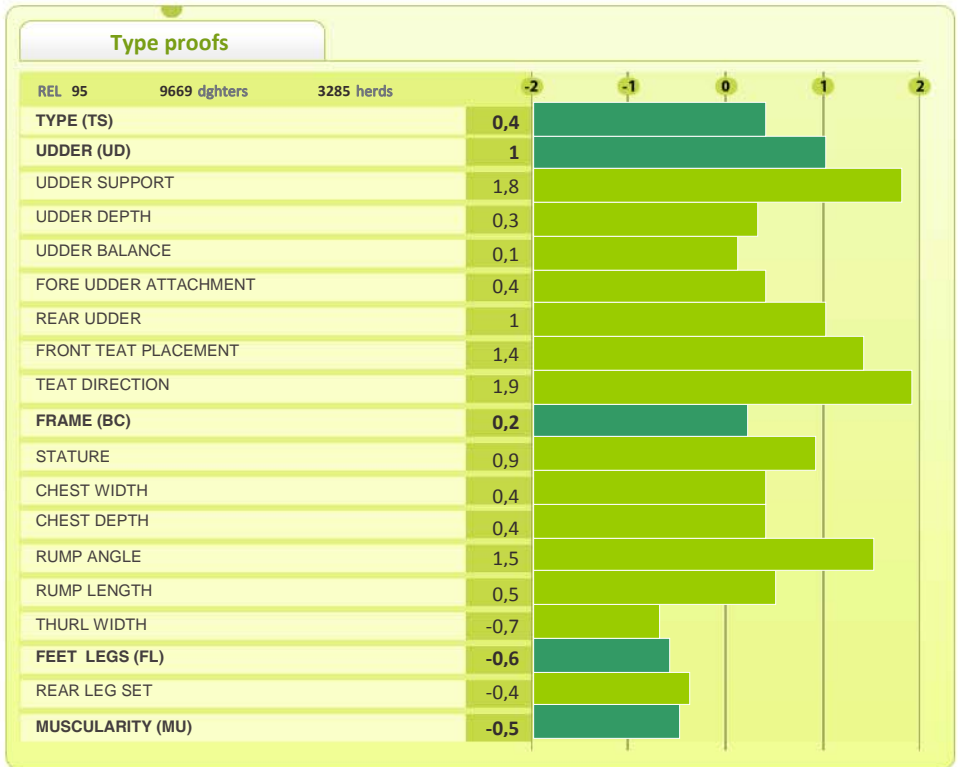

• N° FR 5394073601 • K CN
 • Born in 1994 • aAa

Sucette

Highly proven and reknown sire
 Improving udders on all aspects
 Excellent ligament

Production proofs	
REL 95	20395 dghters 6384 herds
ECONOMICAL DAIRY INDEX (INEL)	16
PROTEIN KG	8
FAT KG	27
PROTEIN RATE ‰ (P)	1,1
FAT RATE ‰ (F)	3,9
MILK KG (LAIT)	18

Average production of the daughters

Milk(kg) 7685 F (‰) 45,0 P (‰) 35,5

Functional proofs	
MILKING SPEED (MS)	0,3
SOMATIC CELLS (CEL)	-0,2
LONGEVITY (LGV)	-0,9
FERTILITY COWS (FERC)	0,3
FERTILITY HEIFERS (FERH)	0,5
CALVING EASE (CE)	89
CALVING ABILITIES (CA)	88
BIRTH VITALITY (BV)	93
CALVING VITALITY (CV)	93