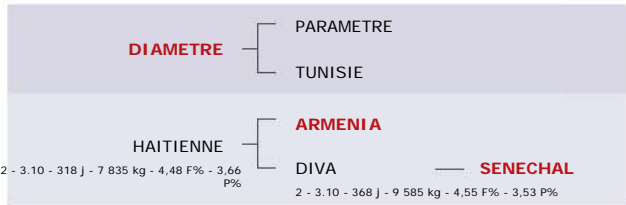

• N° FR 5394073601 • K CN
 • Born in 1994 • aAa

Sucette

Highly proven and reknown sire
 Improving udders on all aspects
 Excellent ligament

Production proofs	
REL 95	20395 dghters 6384 herds
ECONOMICAL DAIRY INDEX (INEL)	16
PROTEIN KG	8
FAT KG	27
PROTEIN RATE ‰ (P)	1,1
FAT RATE ‰ (F)	3,9
MILK KG (LAIT)	18

Average production of the daughters

Milk(kg) 7685 F (‰) 45,0 P (‰) 35,5

Functional proofs	
MILKING SPEED (MS)	0,3
SOMATIC CELLS (CEL)	-0,2
LONGEVITY (LGV)	-0,9
FERTILITY COWS (FERC)	0,3
FERTILITY HEIFERS (FERH)	0,5
CALVING EASE (CE)	89
CALVING ABILITIES (CA)	88
BIRTH VITALITY (BV)	93
CALVING VITALITY (CV)	93