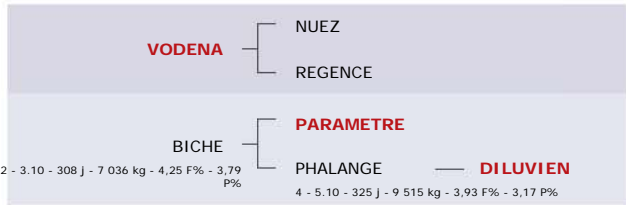

- N° FR 7291024511
- Born in 1991
- K CN
- aAa

Strength and Depth
Very strong Musculature
Steady Feet and Legs

Production proofs	
REL 95	26131 dghters 7086 herds
ECONOMICAL DAIRY INDEX (INEL)	2
PROTEIN KG	2
FAT KG	3
PROTEIN RATE °/° (P)	-0,2
FAT RATE °/° (F)	-0,2
MILK KG (LAIT)	87

Average production of the daughters		
Milk(kg)	F (°/°)	P (°/°)
7730	42,7	34,8

Functional proofs	
MILKING SPEED (MS)	0,1
SOMATIC CELLS (CEL)	-1,2
LONGEVITY (LGV)	-0,8
FERTILITY COWS (FERC)	-0,4
FERTILITY HEIFERS (FERH)	-0,1
CALVING EASE (CE)	87
CALVING ABILITIES (CA)	90
BIRTH VITALITY (BV)	92
CALVING VITALITY (CV)	91