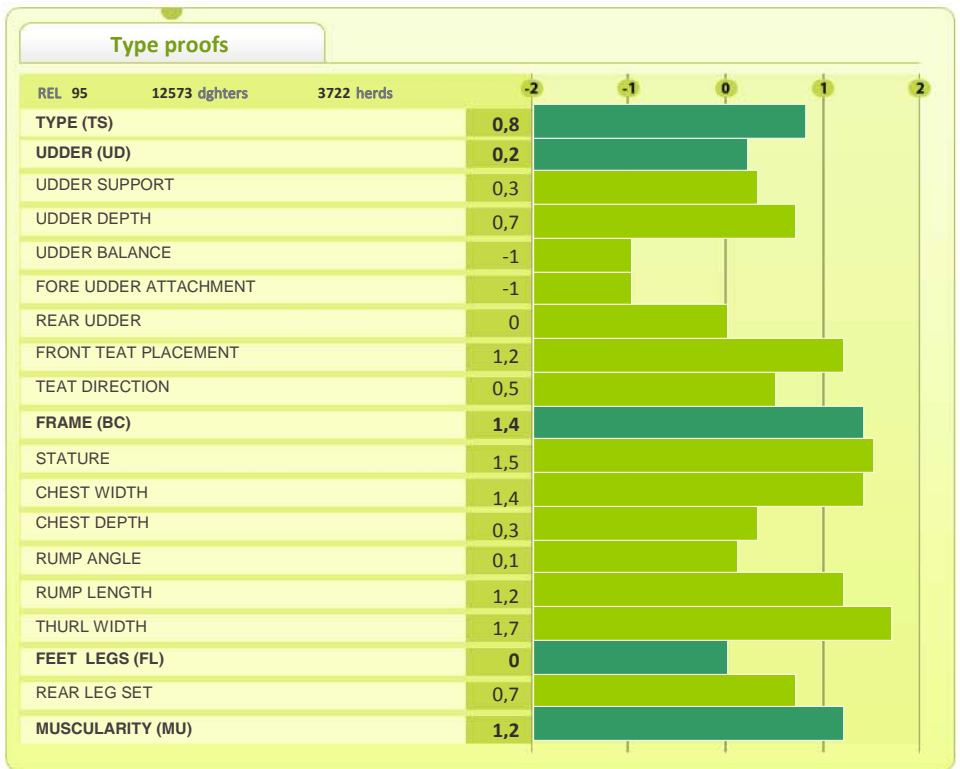

- N° FR 7291024511
- Born in 1991
- K CN
- aAa

Strength and Depth
Very strong Musculature
Steady Feet and Legs

Production proofs	
REL 95	26131 dghters 7086 herds
ECONOMICAL DAIRY INDEX (INEL)	2
PROTEIN KG	2
FAT KG	3
PROTEIN RATE °/° (P)	-0,2
FAT RATE °/° (F)	-0,2
MILK KG (LAIT)	87

Average production of the daughters		
Milk(kg)	F (°/°)	P (°/°)
7730	42,7	34,8

Functional proofs	
MILKING SPEED (MS)	0,1
SOMATIC CELLS (CEL)	-1,2
LONGEVITY (LGV)	-0,8
FERTILITY COWS (FERC)	-0,4
FERTILITY HEIFERS (FERH)	-0,1
CALVING EASE (CE)	87
CALVING ABILITIES (CA)	90
BIRTH VITALITY (BV)	92
CALVING VITALITY (CV)	91