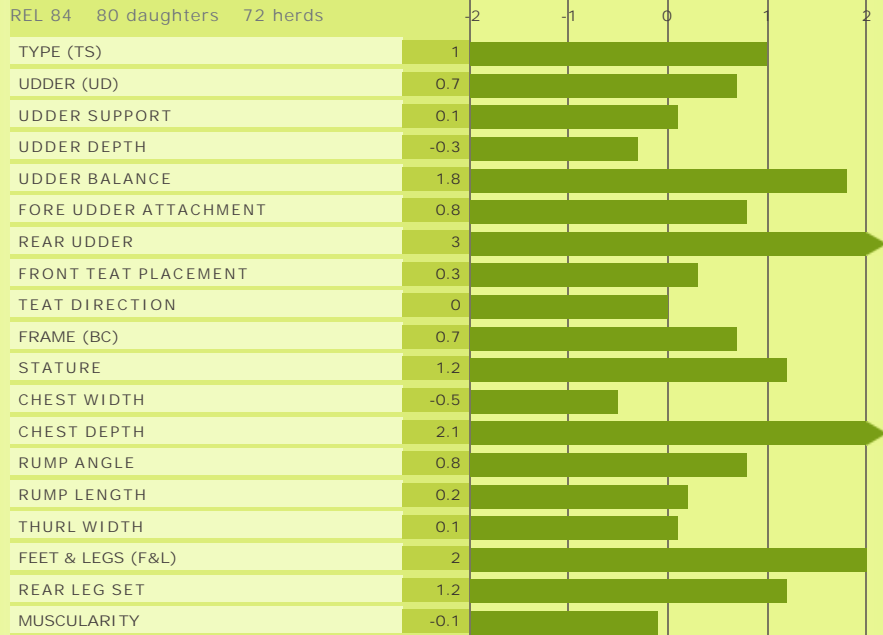

- # 1 ISU
- Sound Feet&Legs and udders
- Very depth cows

LOVIA	DIAMETRE	
	DAVIA	
SOLANGE	IDRIS	
	ORAISON	UNKNOWN

- N° 2951401444
- Birth date: 2003

Production proofs

REL 90 100 daughters 91 herds

ECONOMICAL DAIRY INDEX (INEL)	45
PROTEIN KG	33
FAT KG	63
PROTEIN RATE ‰ (P)	-0.5
FAT RATE ‰ (F)	2.3
MILK KG (LAIT)	1060

Type proofs

REL 84 80 daughters 72 herds

Functional proofs

MILKING SPEED (MS)	1
SOMATIC CELLS (CEL)	1.7
LONGEVITY (LGV)	1.2
FERTILITY COWS (FERC)	-0.4
FERTILITY HEIFERS (FERH)	0.6
CALVING EASE (CE)	89
CALVING ABILITIES (CA)	88