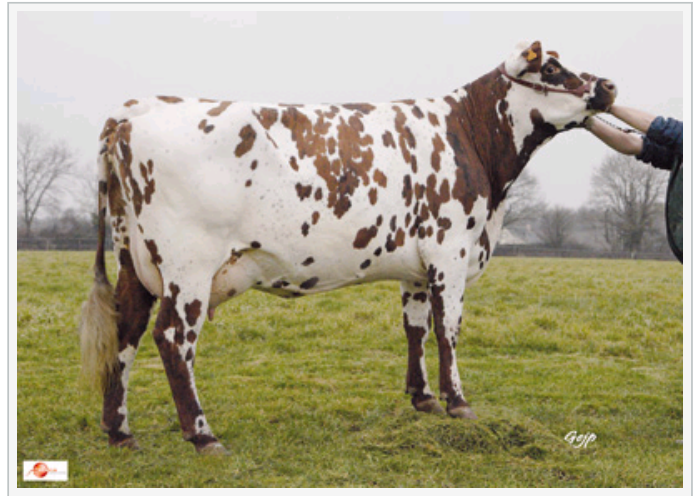

- # 1 ISU
- Sound Feet&Legs and udders
- Very depth cows

LOVIA	DIAMETRE	
	DAVIA	
SOLANGE	IDRIS	
	ORAISON	UNKNOWN

- N° 2951401444
- Birth date: 2003

Production proofs

REL 90 100 daughters 91 herds

ECONOMICAL DAIRY INDEX (INEL)	45
PROTEIN KG	33
FAT KG	63
PROTEIN RATE ‰ (P)	-0.5
FAT RATE ‰ (F)	2.3
MILK KG (LAIT)	1060

Type proofs

REL 84 80 daughters 72 herds

Functional proofs

MILKING SPEED (MS)	1
SOMATIC CELLS (CEL)	1.7
LONGEVITY (LGV)	1.2
FERTILITY COWS (FERC)	-0.4
FERTILITY HEIFERS (FERH)	0.6
CALVING EASE (CE)	89
CALVING ABILITIES (CA)	88