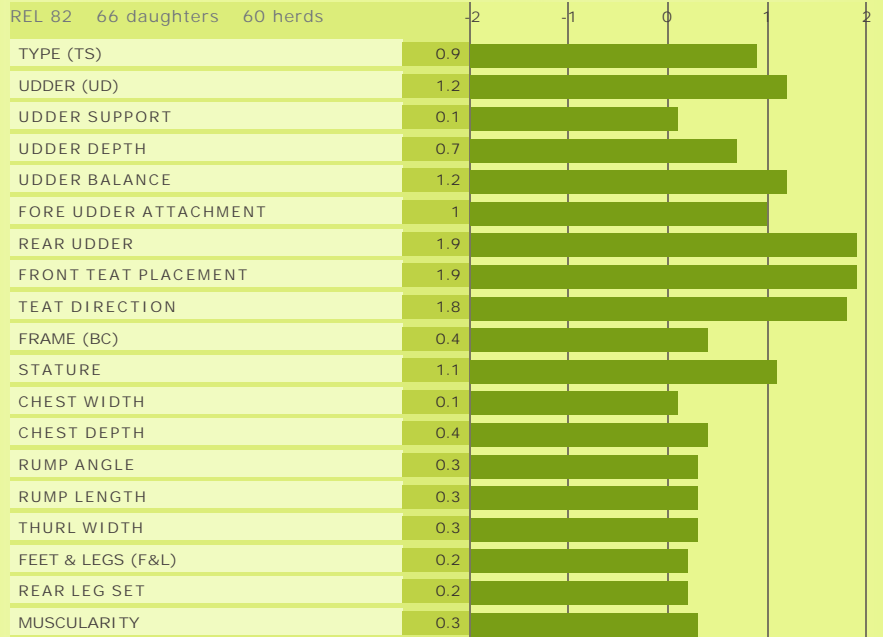

- Improved rates
- Show level udders
- Perfect in functionals

IBANES	BUNUELO	
	ANESSE	
MANDOLINE	DIAMETRE	
	IRIS	VICO

- N° 6110777167
- Birth date: 2002

Production proofs

REL 89 79 daughters 71 herds

ECONOMICAL DAIRY INDEX (INEL)	26
PROTEIN KG	15
FAT KG	38
PROTEIN RATE ‰ (P)	1.6
FAT RATE ‰ (F)	4.8
MILK KG (LAIT)	172

Type proofs

REL 82 66 daughters 60 herds

Functional proofs

MILKING SPEED (MS)	1
SOMATIC CELLS (CEL)	1
LONGEVITY (LGV)	1.4
FERTILITY COWS (FERC)	0.7
FERTILITY HEIFERS (FERH)	0.7
BIRTH VITALITY (BVI)	92
CALVING EASE (CE)	88
CALVING ABILITIES (CA)	89