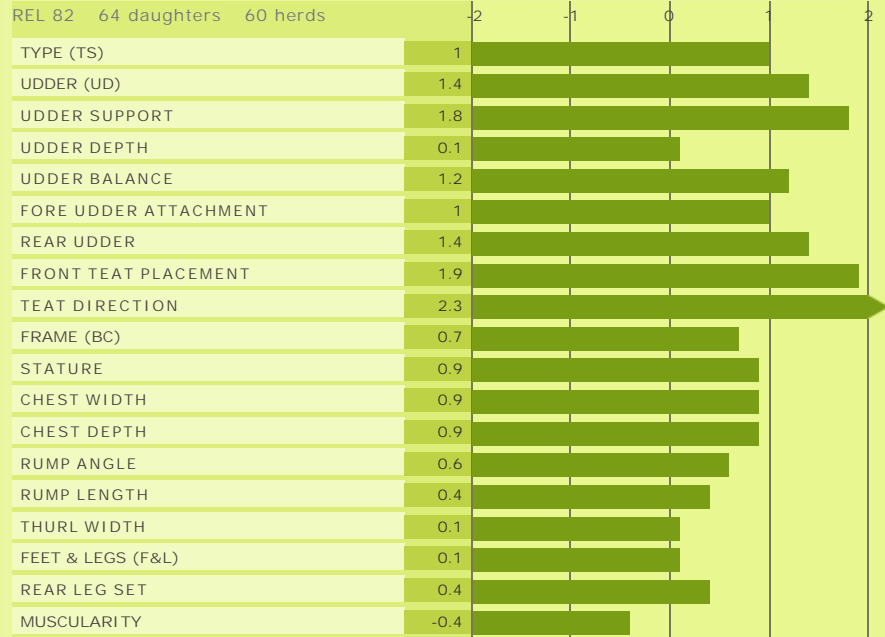

- Powerfull cows
- Perfect udders
- Rapid milking

JOACHIM	DIAMETRE HAITIENNE
NOSTALGIE	DRIVER JOLIE DIAMETRE

- N° 5004797315
- Birth date: 2001

Production proofs

REL 89 76 daughters 71 herds

ECONOMICAL DAIRY INDEX (INEL)	31
PROTEIN KG	21
FAT KG	38
PROTEIN RATE ‰ (P)	1.6
FAT RATE ‰ (F)	4
MILK KG (LAIT)	269

Type proofs

REL 82 64 daughters 60 herds

Functional proofs

MILKING SPEED (MS)	1.3
SOMATIC CELLS (CEL)	-0.2
LONGEVITY (LGV)	0
FERTILITY COWS (FERC)	-0.7
FERTILITY HEIFERS (FERH)	-0.2
BIRTH VITALITY (BVI)	91
CALVING VITALITY (CVI)	92
CALVING EASE (CE)	88
CALVING ABILITIES (CA)	90