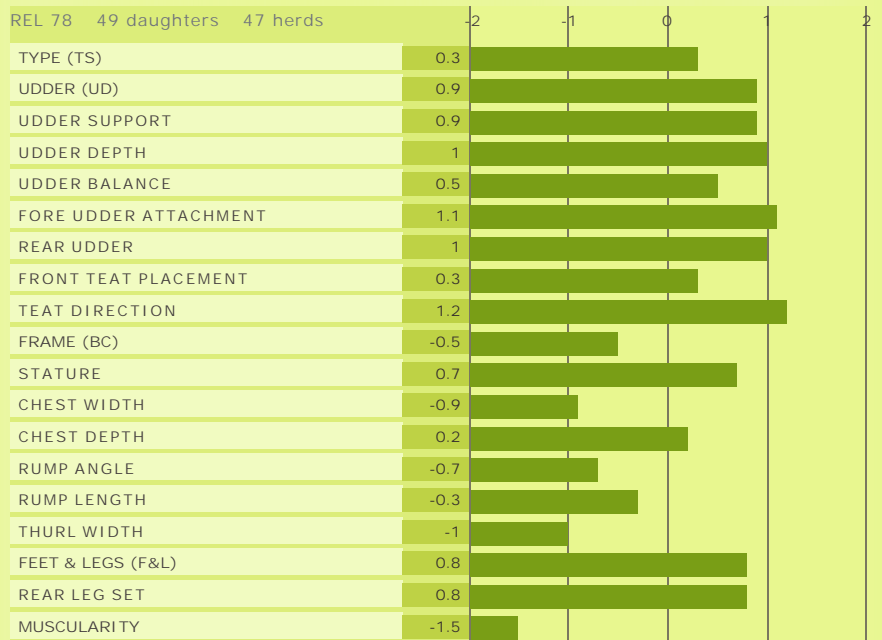

- High milk potential
- High and very well-attached udders
- very easy to use : calving ease and original pedigree

JUSTIN	ARMENIA	
	ECLUSE	
NUAGE 28	DRIEVER	
	JAMAIQUE010	BUNUELO

- N° 2247241820
- Birth date: 2001

Production proofs

REL 86 54 daughters 52 herds

ECONOMICAL DAIRY INDEX (INEL)	44
PROTEIN KG	37
FAT KG	46
PROTEIN RATE ‰ (P)	-0.4
FAT RATE ‰ (F)	-0.4
MILK KG (LAIT)	1102

Type proofs

REL 78 49 daughters 47 herds

Functional proofs

MILKING SPEED (MS)	0.3
SOMATIC CELLS (CEL)	0
LONGEVITY (LGV)	1.4
FERTILITY COWS (FERC)	-0.3
FERTILITY HEIFERS (FERH)	-0.2
BIRTH VITALITY (BVI)	92
CALVING EASE (CE)	90
CALVING ABILITIES (CA)	90