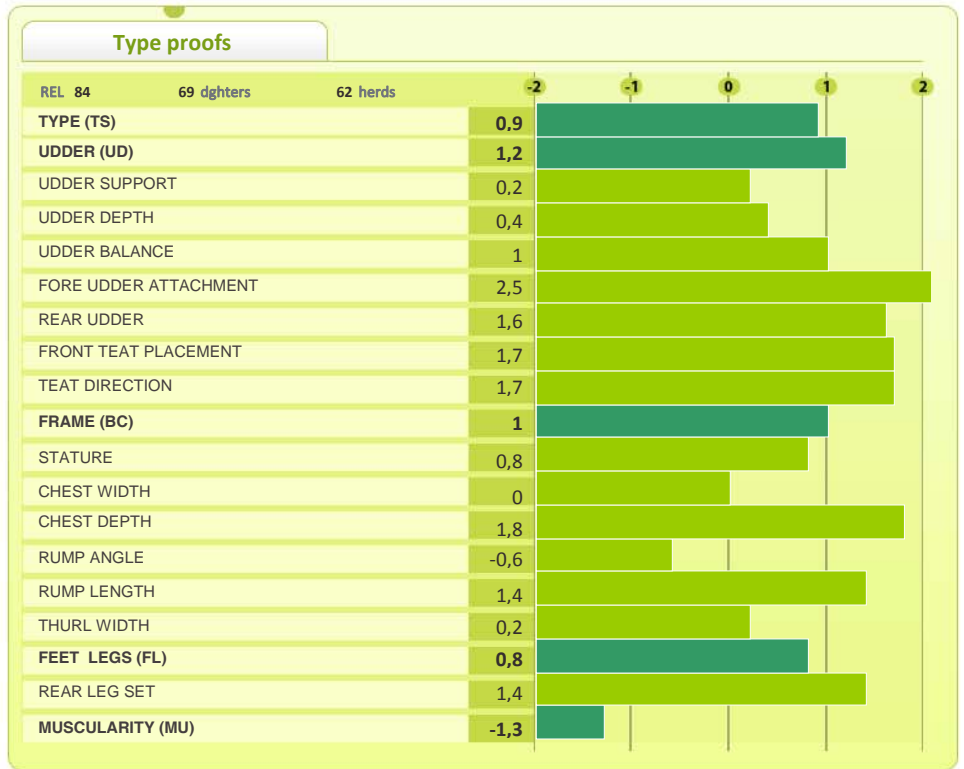

N° FR 611459514 K CN
 Born in 2000 aAa

Tesbelle

Very high components
 Excellent in type
 Recommended for your heifers

Production proofs	
REL 90	81 dghters 74 herds
ECONOMICAL DAIRY INDEX (INEL)	21
PROTEIN KG	13
FAT KG	19
PROTEIN RATE ‰ (P)	2,5
FAT RATE ‰ (F)	3,9
MILK KG (LAIT)	-74

Average production of the daughters		
Milk(kg) 7483	F (‰) 44,4	P (‰) 35,9

Functional proofs	
MILKING SPEED (MS)	0,2
SOMATIC CELLS (CEL)	0,7
LONGEVITY (LGV)	0,3
FERTILITY COWS (FERC)	-0,1
FERTILITY HEIFERS (FERH)	0,6
CALVING EASE (CE)	92
CALVING ABILITIES (CA)	91
BIRTH VITALITY (BV)	94
CALVING VITALITY (CV)	93