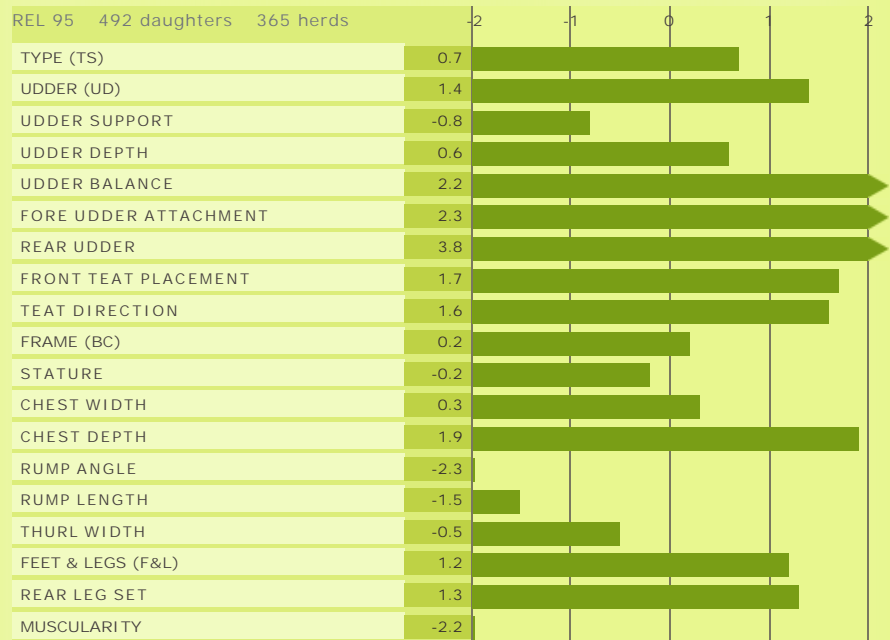

Normande REDONDO

2009-03

ISU 146

- # 1 ISU of the confirmed bull
- # 1 in Longevity
- # 1 in rear udder attachment

HOLGURA	VI CO CAPUCINE
LI TTORAL	DIAMETRE HUCHE VALABRI

- N° 4427295565
- Birth date: 2000

Production proofs

REL 95 1541 daughters 1079 herds

ECONOMICAL DAIRY INDEX (INEL)	41
PROTEIN KG	33
FAT KG	58
PROTEIN RATE ‰ (P)	-2.1
FAT RATE ‰ (F)	-0.3
MILK KG (LAIT)	1360

Type proofs

REL 95 492 daughters 365 herds

Functional proofs

MILKING SPEED (MS)	1.2
SOMATIC CELLS (CEL)	0.3
LONGEVITY (LGV)	1.8
FERTILITY COWS (FERC)	-0.6
FERTILITY HEIFERS (FERH)	0.5
BIRTH VITALITY (BVI)	92
CALVING VITALITY (CVI)	93
CALVING EASE (CE)	91
CALVING ABILITIES (CA)	88