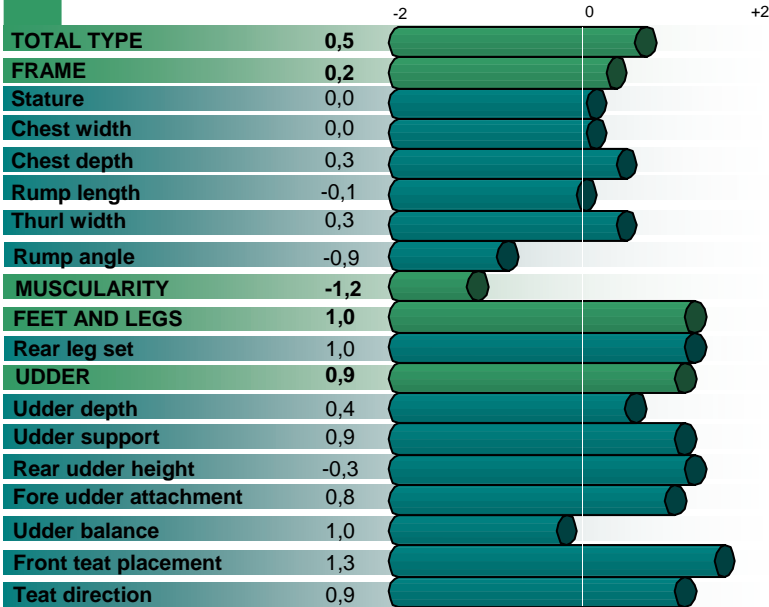

MORPHOLOGY INDEX

Index 08/1

Rel 95 2391 Daughters - 1445 Herds