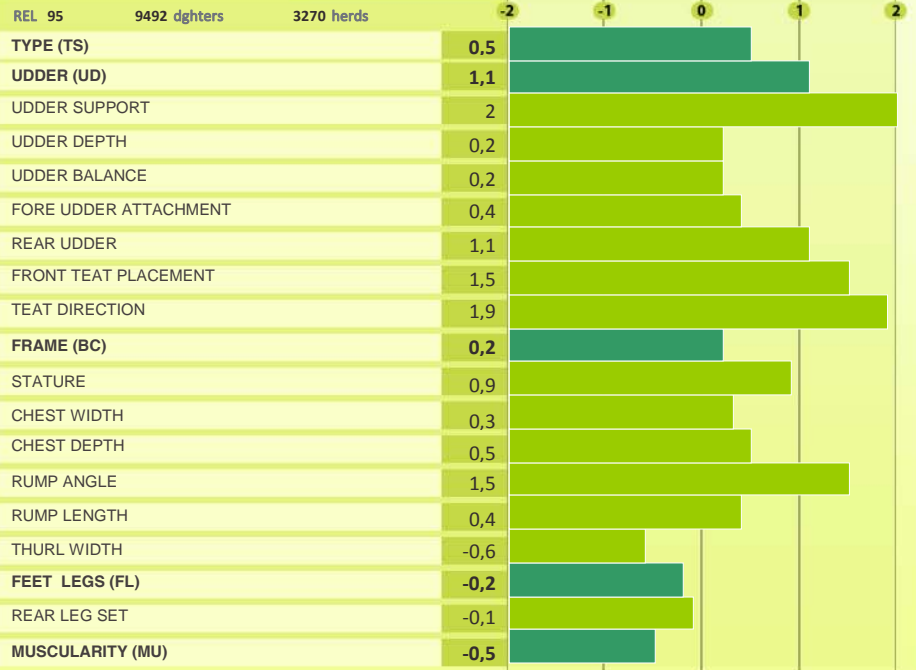

Type proofs

Joachim

SERSIA FRANCE

19, Bd Nominœ
35 740 PACE - France
T. +33 (0)299 85 21 40
F. +33 (0)299 85 21 44
E-mail sersia@sersia.fr

www.sersia.fr